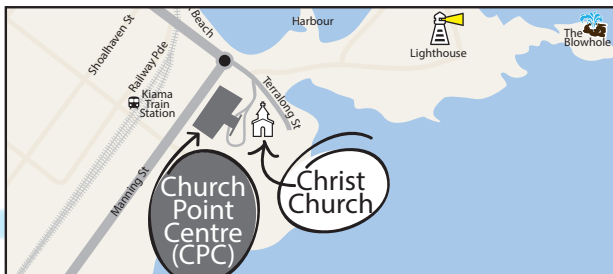

LOCATIONS

Kiama Christ Church & CPC | 2 Terralong St, Kiama

Minnamurra St Paul's | 17 Railway Ave, Minnamurra

**KIAMA ANGLICAN
CHURCHES**

WWW.KIAMAANGLICAN.ORG.AU  

For all our latest news please visit our website and/or sign up via link on our website to receive our