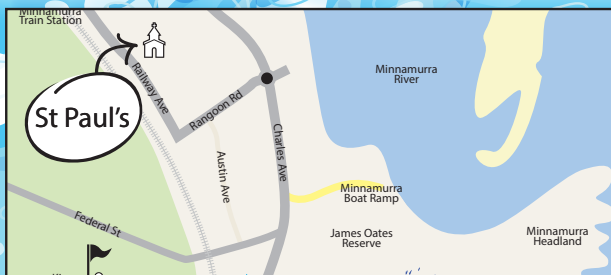

LOCATIONS

Kiama Christ Church & CPC | 2 Terralong St, Kiama

Minnamurra St Paul's | 17 Railway Ave, Minnamurra

**KIAMA ANGLICAN
CHURCHES**

WWW.KIAMAANGLICAN.ORG.AU  

For all our latest news please visit our website and/or sign up via link on our website to receive our

**KIAMA ANGLICAN
CHURCHES**